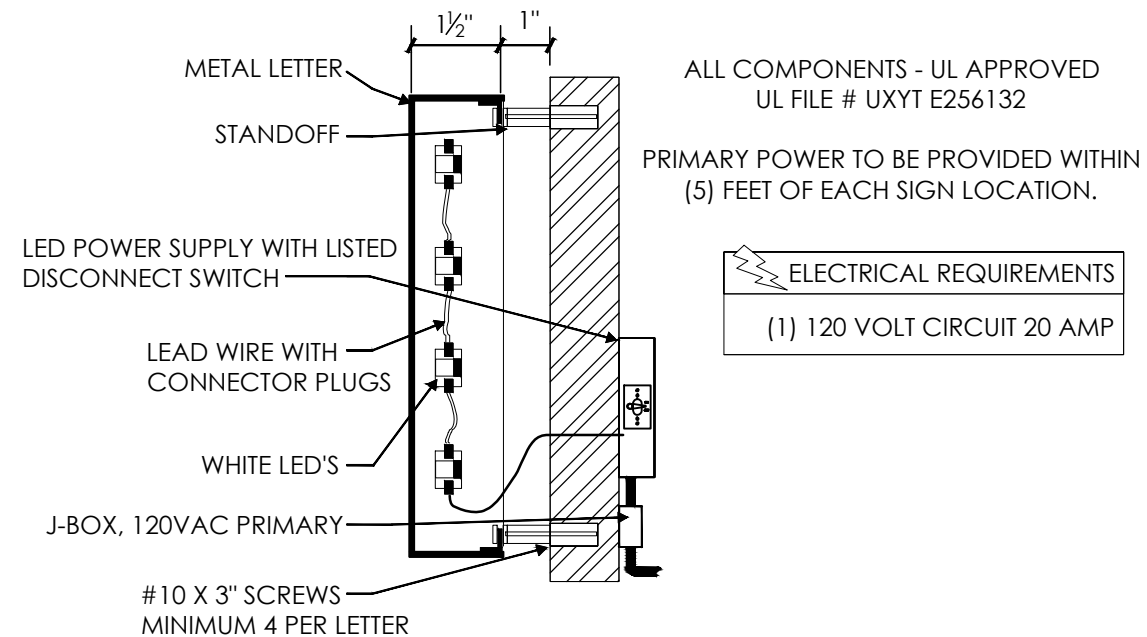

**A REVERSE HALO - ILLUMINATED CHANNEL LETTERS - DETAIL
NO SCALE**

LE PAIN QUOTIDIEN WESTWOOD
1130 S. GAYLEY AVE.
LOS ANGELES, CA 90024
04/27/15

VMC
architecture
PLANNING & DESIGN
25725 Wallace Pl.
Stevenson Ranch
California 91381
tel: 213 407 4756
victor@vmc-architecture.com