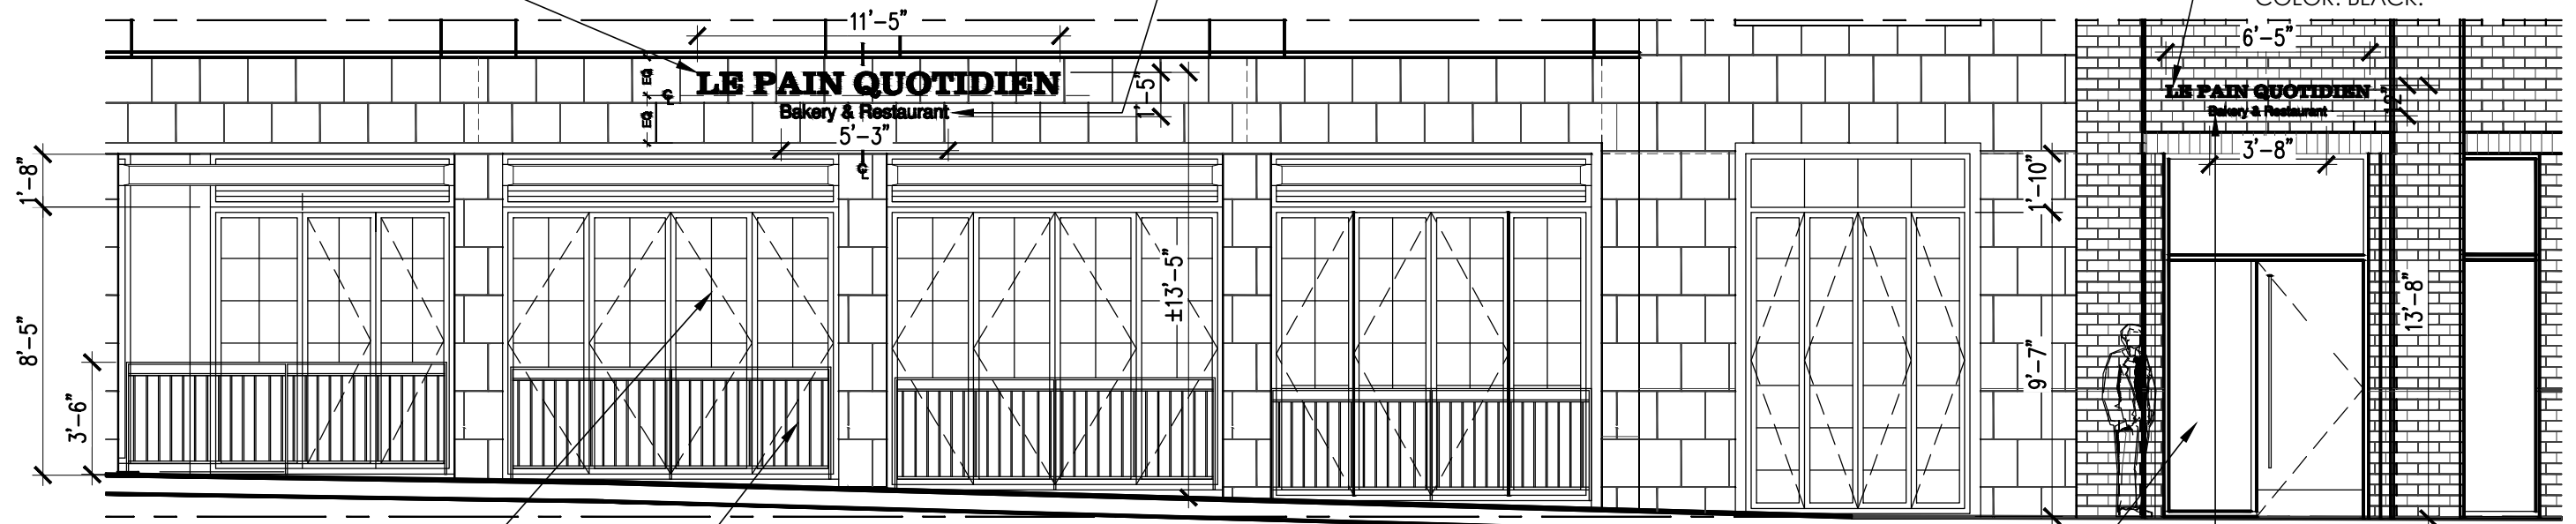

8" HIGH PIN MOUNTED BACKLIT SIGNAGE. FONT CLARENDON. CENTER LETTERS AS SHOWN. COLOR: BLACK.

5" HIGH PIN MOUNTED BACKLIT SIGNAGE. FONT SAN SERIF. CENTER LETTERS AS SHOWN. COLOR: BLACK.

4.5" HIGH PIN MOUNTED BACKLIT SIGNAGE. FONT CLARENDON. CENTER ON DOOR. COLOR: BLACK.

METAL BI-FOLD DOORS WITH DIVIDED LIGHTS, PAINTED BLACK, TYP.

WROUGHT IRON WINDOW RAILING PAINTED BLACK TO MATCH EXISTING RAILING AT RESIDENTIAL UNITS ABOVE

WROUGHT IRON DOOR AND CLEAR GLASS SIDELIGHT AND TRANSOM

3.5" HIGH PIN MOUNTED BACKLIT SIGNAGE. FONT SAN SERIF. CENTER ON DOOR. COLOR: BLACK.

A EXTERIOR ELEVATION
3/16" = 1'-0"

WOOD AND METAL PATIO FURNITURE

WROUGHT IRON RAILING, PAINTED BLACK, TYP.

B EXTERIOR SEATING BARRIER ELEVATION
3/16" = 1'-0"