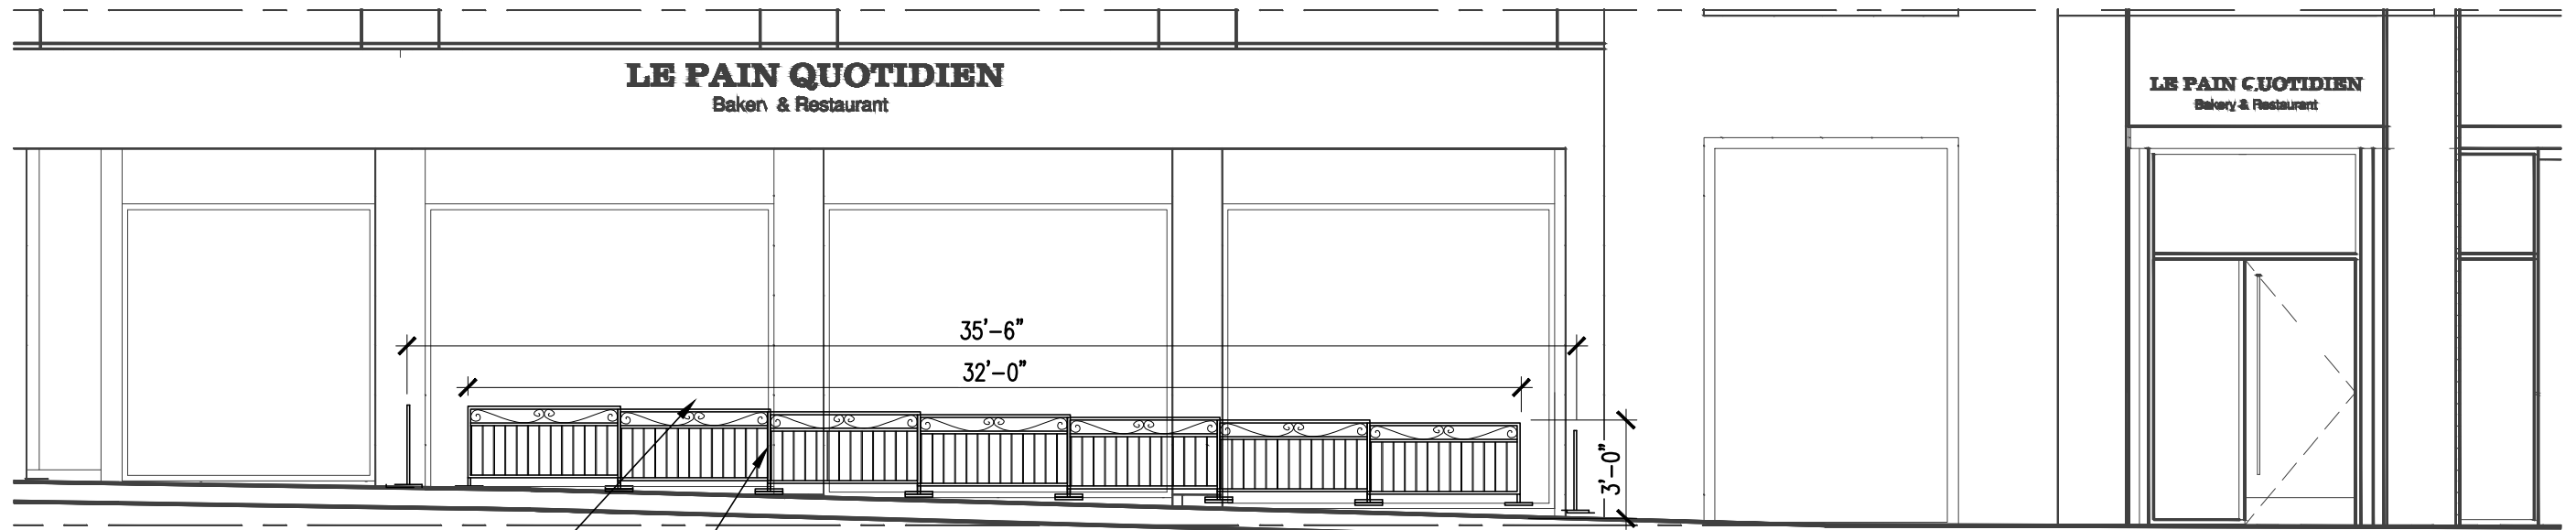

8" HIGH PIN MOUNTED BACKLIT SIGNAGE. FONT CLARENDON. CENTER LETTERS AS SHOWN. COLOR: BLACK.

5" HIGH PIN MOUNTED BACKLIT SIGNAGE. FONT SAN SERIF. CENTER LETTERS AS SHOWN. COLOR: BLACK.

4.5" HIGH PIN MOUNTED BACKLIT SIGNAGE. FONT CLARENDON. CENTER ON DOOR. COLOR: BLACK.

METAL BI-FOLD DOORS WITH DIVIDED LIGHTS, PAINTED BLACK, TYP.

WROUGHT IRON WINDOW RAILING PAINTED BLACK TO MATCH EXISTING RAILING AT RESIDENTIAL UNITS ABOVE

WROUGHT IRON DOOR AND CLEAR GLASS SIDELIGHT AND TRANSOM

3.5" HIGH PIN MOUNTED BACKLIT SIGNAGE. FONT SAN SERIF. CENTER ON DOOR. COLOR: BLACK.

A EXTERIOR ELEVATION
3/16" = 1'-0"

WOOD AND METAL PATIO FURNITURE

WROUGHT IRON RAILING, PAINTED BLACK, TYP.

B EXTERIOR SEATING BARRIER ELEVATION
3/16" = 1'-0"